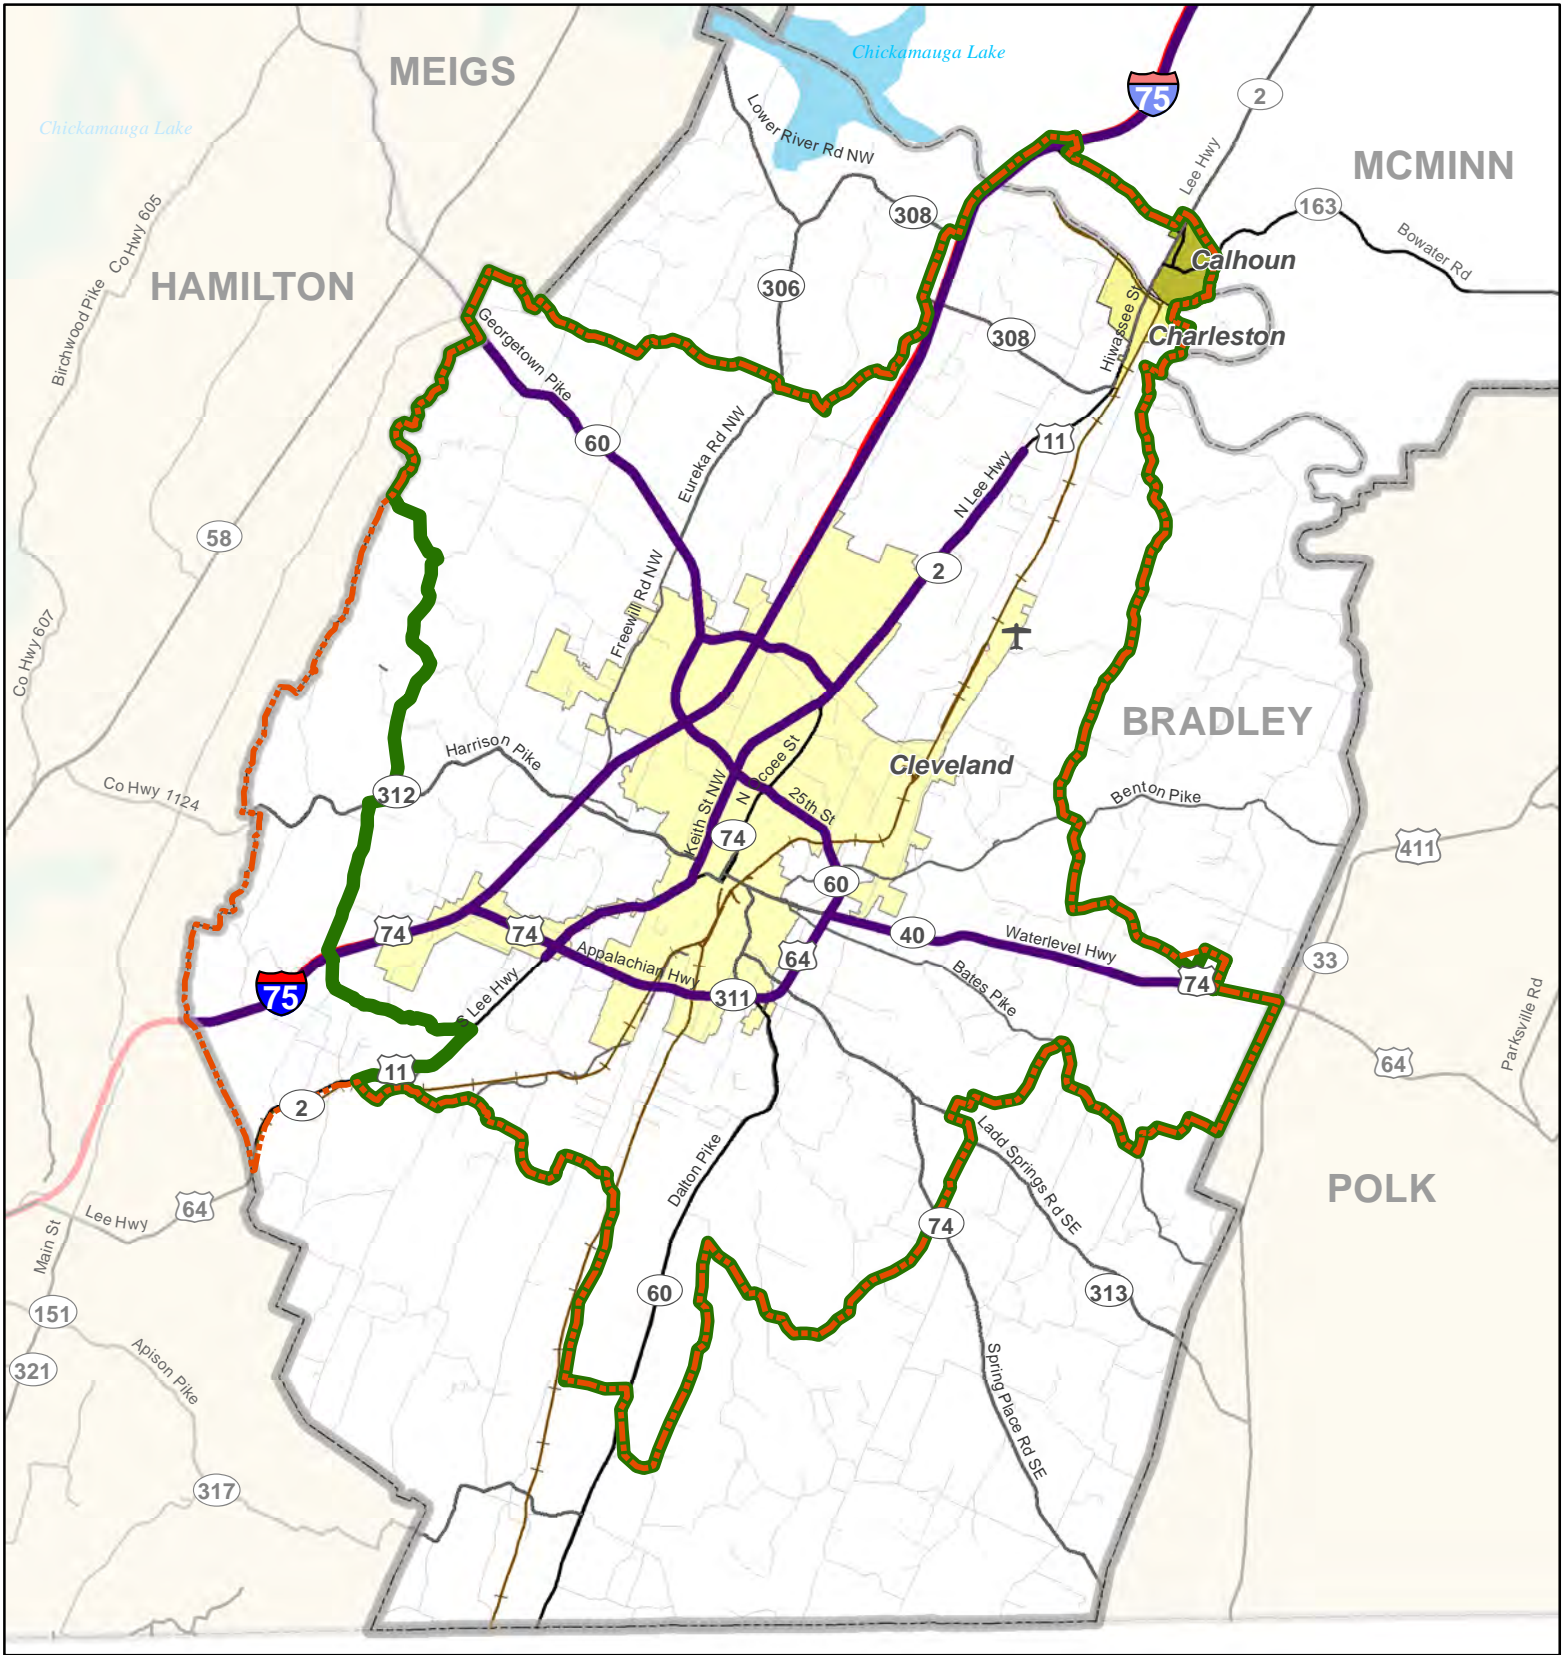

CLEVELAND MPO AREA

Legend

National Highway System	Road Types	Railroads
Adjusted UZA	Interstates	Cities
Approved MPA	US Routes	Bradley & McMinn Counties
	State Routes	Surrounding Counties
	County Roads	
	Main Roads	
	Other Roads	